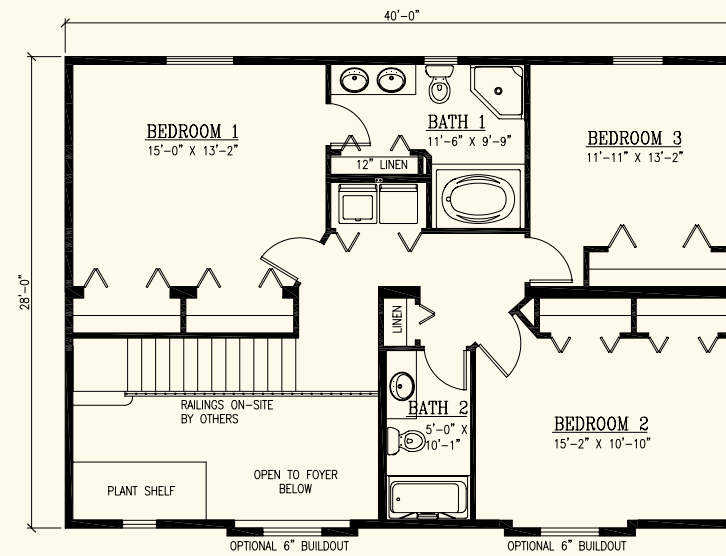

Clermont

- Bedrooms - 3
- Baths - 2 1/2
- Living Area
2256 SQ. FT.
- Depth - 28'
- Length - 40'

Artist's rendering may contain optional items

TWO-STORY

SECOND FLOOR PLAN

FIRST FLOOR PLAN