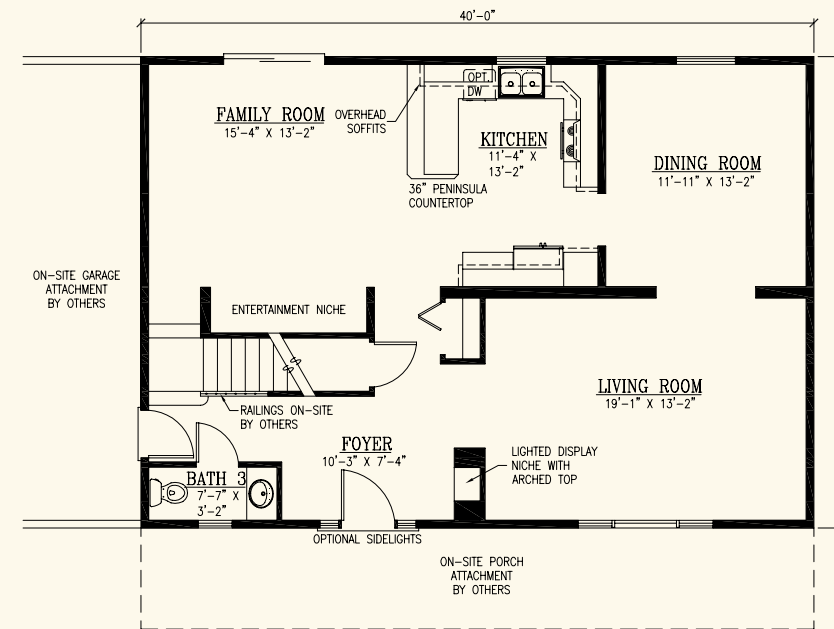

Clermont

- Bedrooms - 3
- Baths - 2 1/2
- Living Area
2256 SQ. FT.
- Depth - 28'
- Length - 40'

Artist's rendering may contain optional items

TWO-STORY

SECOND FLOOR PLAN

FIRST FLOOR PLAN